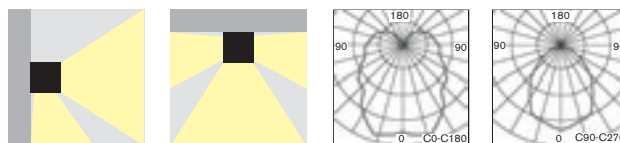

C.CANLUX-A / MULTICAN-A

Input Power:
• 12,5W / 16,0VA (CBS)

• Wall single sided or ceiling double sided (all TOP versions) emergency lighting fixture with perfect light distribution for non-maintained (NM), non-maintained/maintained (NM/M) or centralised (C) emergency lighting available in all following versions: