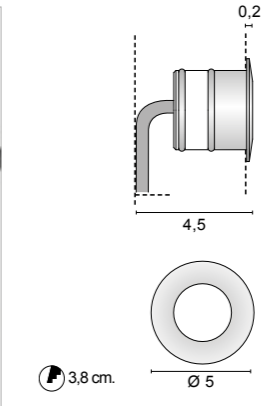

6388 Soft
.33 Acciaio satinato - Matt steel
Inox AISI 316L

Color temperature	Light sources
/W 4000K	LED 1,5W 12V
/WW 3000K	LED 1,5W 12V

IP67 30 cm 100 kg 0,11 Kg

Versione ETL disponibile a richiesta.
ETL version available upon request.

Outdoor