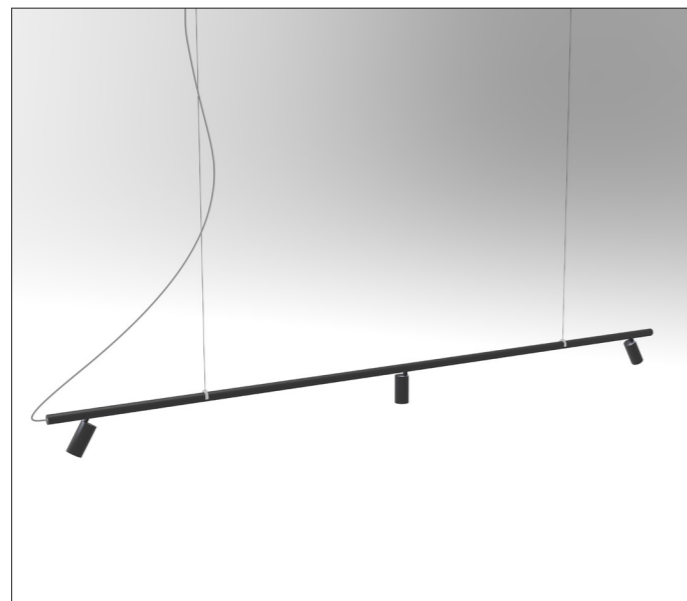

1678

.01 Bianco - White
.02 Nero - Black
Differenti ottiche su richiesta
Different optics on request

Color temperature	Light sources	lm
/W 4000K	LED 18,3W	2925lm
/WW 3000K	LED 18,3W	2817lm
/XW 2700K	LED 18,3W	2688lm

Dimmerabile **PUSH - 1...10 - PUSH - 1...10** dimming

Color temperature	Light sources	lm
/W/DIM 4000K	LED 18,3W	2925lm
/WW/DIM 3000K	LED 18,3W	2817lm
/XW/DIM 2700K	LED 18,3W	2688lm

Dimmerabile **DALI - DALI** dimming

Color temperature	Light sources	lm
/W/DALI 4000K	LED 18,3W	2925lm
/WW/DALI 3000K	LED 18,3W	2817lm
/XW/DALI 2700K	LED 18,3W	2688lm

1,40 Kg

1679

.01 Bianco - White
.02 Nero - Black
Differenti ottiche su richiesta
Different optics on request

Color temperature	Light sources	lm
/W 4000K	LED 18,3W	2925lm
/WW 3000K	LED 18,3W	2817lm
/XW 2700K	LED 18,3W	2688lm

Dimmerabile **PUSH - 1...10V - PUSH - 1...10** dimming

Color temperature	Light sources	lm
/W/DIM 4000K	LED 18,3W	2925lm
/WW/DIM 3000K	LED 18,3W	2817lm
/XW/DIM 2700K	LED 18,3W	2688lm

Dimmerabile **DALI - DALI** dimming

Color temperature	Light sources	lm
/W/DALI 4000K	LED 18,3W	2925lm
/WW/DALI 3000K	LED 18,3W	2817lm
/XW/DALI 2700K	LED 18,3W	2688lm

1,40 Kg