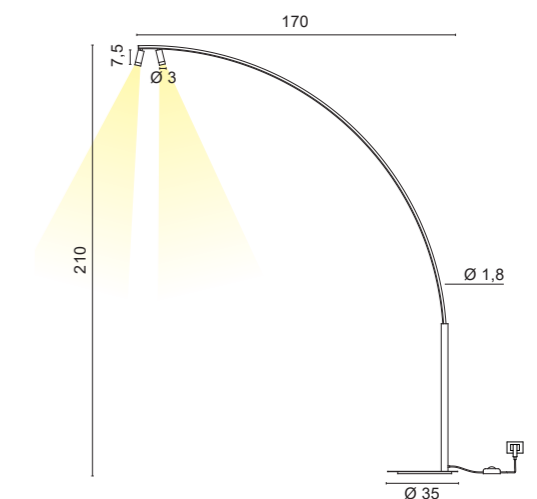

3533

- **.01** Bianco - White
- **.02** Nero - Black

Completa di DIMMER PUSH su cavo nero
With PUSH DIMMER on black cable

Color temperature	Light sources	lm
/W 4000K	LED 12,2W	1950lm
/WW 3000K	LED 12,2W	1878lm
/XW 2700K	LED 12,2W	1792lm

7,00 Kg