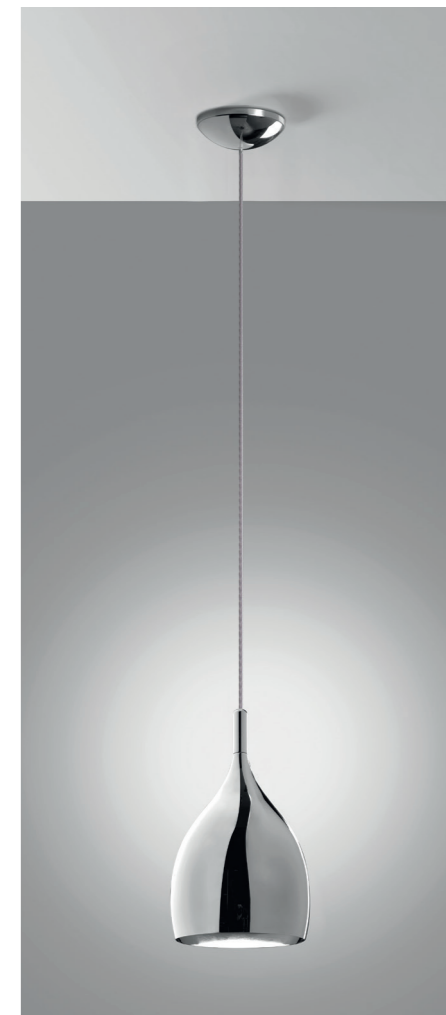

.31 Cromato lucido (interno bianco) - *Shiny chromed (in white)*

1549

.01 Bianco - *White*

.31 Cromato lucido - *Shiny chromed*

.38 Ramato lucido - *Shiny copper*

Light sources

E27 LED

12W 2700K 1800lm (art. 0109/12/XW)

12W 4000K 1800lm (art. 0109/12/W)

15W 2700K 2200lm (art. 0109/15/XW)

15W 4000K 2200lm (art. 0109/15/W)

1.60 Kg